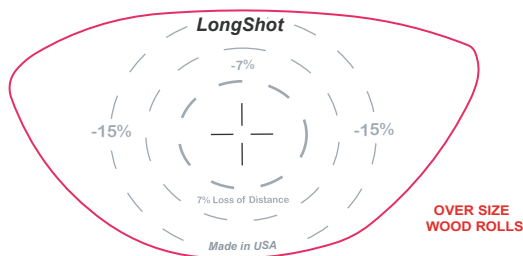

Need To Know More? **Label Roll Data ... Half & Full Sizes**

**OVER SIZE
WOOD ROLLS**

OVER SIZE IRON ROLLS

www.LongShotGolf.com ... 1-800-462-1667 ... questions@longshotgolf.com

PUTTER/LOW PROFILE ROLLS

REGULAR SIZE WOOD ROLLS

**REGULAR SIZE IRON ROLLS
RIGHT HANDED ONLY**

LIE/SWING PATH ROLLS

Copyright LongShot Golf Inc. 2007 U.S. Patent # 5,142,309

UNIVERSAL OVAL LABEL ROLLS

BLANK - NO PRINTING

Just like Bulk Sheets, our Bulk Rolls cut your cost per label significantly. The main difference between sheets and rolls is that there is no ability to assort the labels on a roll. Any size roll you order will contain only one type of label. Each roll comes in its own dispenser box.

HALF & FULL ROLLS AVAILABLE FOR THE FOLLOWING LABEL SHAPES:

Regular Size Wood Recorders ...	250 Labels (half roll) or 500 Labels (full roll)
Over Size Wood Recorders ...	200 Labels (half roll) or 400 Labels (full roll)
Regular Size Iron Recorders ...	250 Labels (half roll) or 500 Labels (full roll)
Over Size Iron Recorders ...	200 Labels (half roll) or 400 Labels (full roll)
Blank Oval - No Printing ...	250 Labels (half roll) or 500 Labels (full roll)
Putter/Low Profile Recorders ...	350 Labels (half roll) or 700 Labels (full roll)
Lie/Swing Path Recorders ...	600 Labels (half roll) or 1200 Labels (full roll)