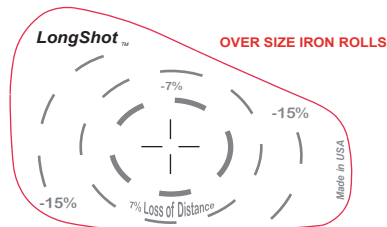

Need To Know More? **Label Roll Data ... Half & Full Sizes**

**OVER SIZE
WOOD ROLLS**

OVER SIZE IRON ROLLS

www.LongShotGolf.com ... 1-800-462-1667 ... questions@longshotgolf.com

PUTTER/LOW PROFILE ROLLS

REGULAR SIZE WOOD ROLLS

**REGULAR SIZE IRON ROLLS
RIGHT HANDED ONLY**

LIE/SWING PATH ROLLS

Copyright LongShot Golf Inc. 2007 U.S. Patent # 5,142,309

UNIVERSAL OVAL LABEL ROLLS

BLANK - NO PRINTING

Just like Bulk Sheets, our Bulk Rolls cut your cost per label significantly. The main difference between sheets and rolls is that there is no ability to assort the labels on a roll. Any size roll you order will contain only one type of label. Each roll comes in its own dispenser box.

HALF & FULL ROLLS AVAILABLE FOR THE FOLLOWING LABEL SHAPES:

Regular Size Wood Recorders ...	250 Labels (half roll) or 500 Labels (full roll)
Over Size Wood Recorders ...	200 Labels (half roll) or 400 Labels (full roll)
Regular Size Iron Recorders ...	250 Labels (half roll) or 500 Labels (full roll)
Over Size Iron Recorders ...	200 Labels (half roll) or 400 Labels (full roll)
Blank Oval - No Printing ...	250 Labels (half roll) or 500 Labels (full roll)
Putter/Low Profile Recorders ...	350 Labels (half roll) or 700 Labels (full roll)
Lie/Swing Path Recorders ...	600 Labels (half roll) or 1200 Labels (full roll)